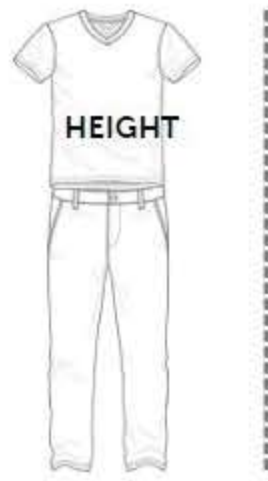

KIDS 2 - 8 YRS - APPAREL

SHOW IN INCHES

SIZE (YEARS)	HEIGHT
	CM
2	92
4	102
6	120
8	130

*CHARTS REFER TO BODY MEASUREMENT AND NOT TO PRODUCTS.
MORE DETAILS ON THE 'HOW TO MEASURE' GUIDE

HOW TO MEASURE

HOVER ON A LABEL BELOW FOR MORE INFORMATION

KIDS 10-14 YRS - APPAREL

SHOW IN INCHES

SIZE (YEARS)	HEIGHT
	CM
10	140
12	152
14	162

*CHARTS REFER TO BODY MEASUREMENT AND NOT TO PRODUCTS.
MORE DETAILS ON THE 'HOW TO MEASURE' GUIDE

HOW TO MEASURE

HOVER ON A LABEL BELOW FOR MORE INFORMATION