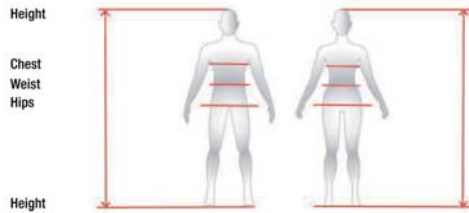

## SIZE CHART

APPAREL MEN							
INT	XS/TP	S/P	M/M	L/G	XL/TG	XXL	3XL
D/UK/USA	XXS	XS	S	M	L	XL	XXL
JAPAN	S	M	L	O	XO	XXO	3XO
CHEST	83-87	88-92	93-97	98-102	103-108	109-114	115-120
WAIST	71-75	76-80	81-84	85-90	91-96	97-103	103-108
HIP	85-89	90-94	95-98	99-104	105-110	111-117	117-122

Measurement in cm

APPAREL WOMEN							
INT	XS/TP	S/P	M/M	L/G	XL/TG	XXL	
D/UK/USA	XXS	XS	S	M	L	XL	
JAPAN	S	M	L	O	XO	XXO	
CHEST	79-82	83-87	88-93	94-99	100-104	106-110	
WAIST	61-64	65-69	70-75	76-81	82-86	88-92	
HIP	89-92	93-97	98-103	104-109	110-114	116-120	

ERGO FIT 3D					
INT	S	M	L	XL	XXL
EUR	38-39 1/3	40-41 1/3	42-43 1/3	44-45 1/3	46-47 1/3
UK	5-6	6.5-7.5	8-9	9.5-10.5	11-12
US MEN'S	5.5-6.5	7-8	8.5-9.5	10-11	11.5-12.5
US WOMEN'S	6.5-7.5	8-9	9.5-10.5	11-12	12.5-13.5
JAPAN	24-25	25.5-26	26.5-27.5	28-28.5	29-30