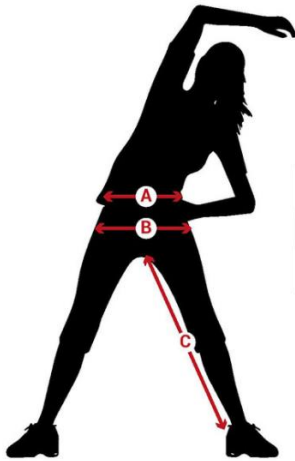

## SIZE CHART - WOMEN'S PANTS

	XS	S	M	L	XL
WAIST	68-72	73-77	78-82	83-87	88-92
HIP	84-88	90-94	96-100	102-106	108-112
INSEAM	80	80	80	80	80

A - WAIST (CONTOUR)  
B - HIPS (CONTOUR)  
C - INSEAM LENGTH

\* Measurements are in centimeters