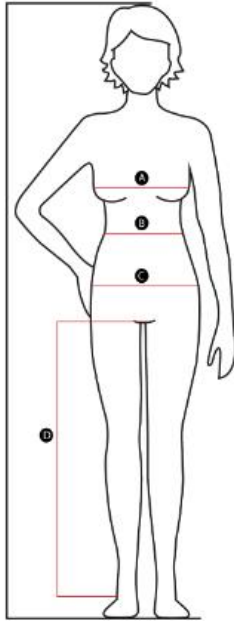

# SIZE GUIDE

How to measure your size:

All IJH A/S sizes are based on a standard Height of 172 +/- 4cm. For heights outside of our standards, be aware that clothes might fit differently on the body.

Please note that chest, waist and hip are body measures and not clothing measures. Sizes may still vary in regards to whether it is a fitted or an oversized style.

- A: Chest: Measure around the fullest part of your bust.
- B: Waist: Measure around your natural waistline – above your navel and below your rib cage
- C: Hip: Measure around the fullest part of your hip.
- D: Inseam: Measure inside leg from crotch to your ankle.

**BODY MEASURES**  
all measures are in cm

	SIZE	34	36	38	40	42	44	46	48
A	Chest	84	88	92	96	102	108	114	120
B	Waist	68	72	76	80	86	92	98	104
C	Hip	92	96	100	104	110	116	122	128
D	Inseam	83	84	85	86	87	88	89	90

	SIZE	XS	S	M	L	XL	XXL
A	Chest	80	86	92	98	104	110
B	Waist	64	70	76	82	88	94
C	Hip	88	94	100	106	112	118
D	Inseam	83	84	85	86	87	88

**JEANS: length 30/32 inches**

Waist in inch	26"	27"	28"	29"	30"	31"	32"	33"	34"
Waist in cm	66	68,6	71,1	73,7	76,2	78,7	81,3	83,8	86,4
	Betw. 32-34	Sz 34	Small sz 36	Betw. 36-38	Sz 38	Betw. 38-40	Big sz 40	Betw. 40-42	Sz 42