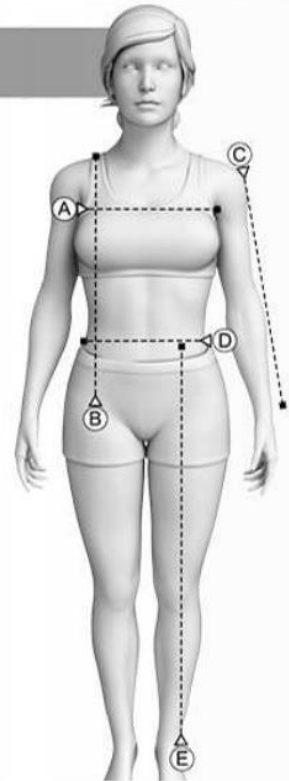

WOMAN'S APPAREL SIZING

CM	XS	S	M	L	XL
(A)	-	46	50	53	-
(B)	-	70	72	74	-
(C)	-	58	59	60	-
(D)	-	-	-	-	-
(E)	-	-	-	-	-

WOMAN'S APPAREL SIZING

CM	XS	S	M	L	XL
(A)	-	-	-	-	-
(B)	-	-	-	-	-
(C)	-	-	-	-	-
(D)	-	36	38	40	-
(E)	-	102	103	104	-