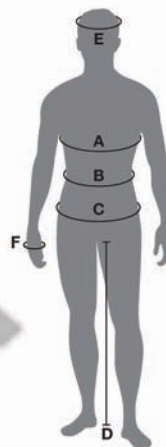

Size Guide

size comparisons												
US	standard men's	ladies sizes	standard men's s.	slender	stocky	lager waist	waist (in)	ladies sizes		slender	stocky untersetzt	waist (in)
XXS		32						DXXS	32	68/L-DXXS	17/K-DXXS	26/27
XS	42/44	34	44	90/L-XS				DXS	32/34	72/L-DXS	18/K-DXS	28
S	44/46	36/28	46	94/L-S			29	DS	36/38	76/L-DS	19/K-DS	29
M	48/50	40	48	98/L-M	24/K-S		30/31	DM	38/40	80/L-DM	20/K-DM	30/31
L	50/52	42/44	50	102/L-L	25/K-M		32/33	DL	40/42	84/L-DL	21/K-DL	32/33
XL	54	46/48	52	106/L-XL	26/K-L		33/34	DXL	42/44	88/L-DXL	22/K-DXL	33/34
XXL	56/58	48/50	54	110/L-XXL	27/K-XL	275	36/38	DXXL	44/46		23/K-DXXL	36/38
3XL	60/62	52	56	114/L-3XL	28/K-3XL	285	38	D3XL	46/48			38
4 XL	64/66	56	58	118/L-4XL	29/K-4XL	295	40/42	D4XL	48/50			40/42
5 XL	68/70	60	60		30/K-5XL	305	42	D5XL	50/52			42
6 XL	72		62									
7 XL	74		64									
8 XL			66									
9 XL			68									
10 XL			70									
			72									

- A Chest:** Measure around the chest under the arms.
- B Waist:** Take the measurement with the tape fitting closely around the waist.
- C Hip:** Take the measurement at the widest point.
- D Inside:** Measure from the crotch to the sole of the foot.
- E Helmet size:** Measure your head at the widest point.
- F** Measure your Hand over the knuckles with the HELD measuring tape Art. 9622.

ladies standard							
Continental	Universal	UK	height	chest (A)	waist (B)	hip (C)	inside leg
32	DXXS	26	159-164	76-79	60-63	84-87	74-76,5
34	DXS/XS	27	161-166	80-83	64-67	88-91	75-77,5
36	DS/S	27/28	163-168	84-87	68-71	92-95	76-78,5
38	DS/S	29	165-170	88-91	72-75	96-99	77-79,5
40	DM/M	30/31	167-172	92-95	76-79	100-103	78-80,5
42	DL/L	32/33	169-174	96-99	80-83	104-107	79-81,5
44	DXL/L	34	169-174	100-103	84-87	108-111	79-81,5
46	DXXL/XL	36	171-176	104-107	88-91	112-115	80-82,5
48	D3XL/XL	38	171-176	108-111	92-95	116-119	80-82,5
50	D4XL/XXL	40	171-176	112-115	96-99	120-123	80-82,5
52	D5XL/3XXL	42	172-177	116-119	100-103	124-127	81-83,5