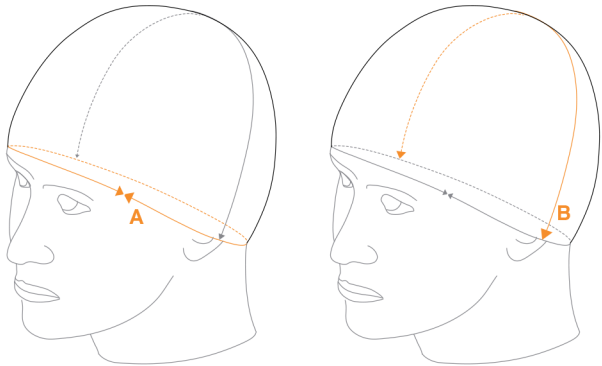

## SIZES - 3D RACING CAP

Size		M			L		
<b>A</b>	mm	570	580	590	600	610	620
<b>B</b>	mm	330	340	350	360	370	380

The size chart above refers to a standard fitting.