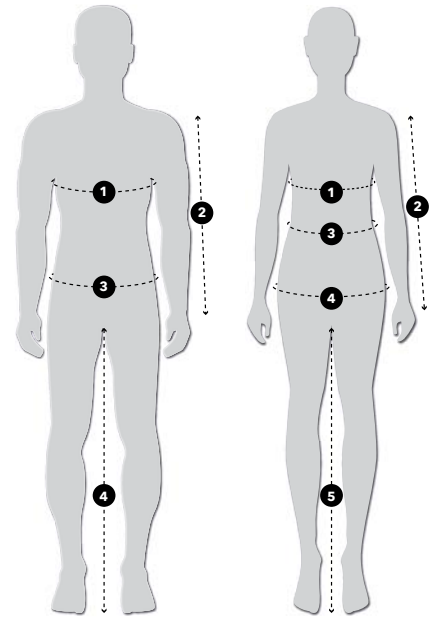

MEN - BODY MEASUREMENTS

HART UPPERS REGULAR SIZE		S	M	L	XL	XXL	3XL	4XL			
1	CHEST (CM)	96	102	106	112	118	124	130			
2	ARM (CM)	62	63	65	67	68	69	71			
HART TROUSERS REGULAR SIZE		38	40	42	44	46	48	50	52	54	56
3	WAIST (CM)	78	82	86	90	94	98	104	108	112	116
4	LEG (CM)	79	79	80	81	82	83	84	85	86	87
HART TROUSERS XTRA SIZE		26	27	28	56/29	58/30					
3	WAIST (CM)	104	108	112	116	120					
4	LEG (CM)	77	78	79	82	84					

XTRA SIZE. Large waist / Short leg

WOMEN - BODY MEASUREMENTS

HART UPPERS REGULAR SIZE		S	M	L	XL	
1	CHEST (CM)	88	92	96	102	
2	ARM (CM)	59	60	61	62	
HART TROUSERS REGULAR SIZE		36	38	40	42	44
3	WAIST (CM)	70	74	80	82	86
4	HIP (CM)	96	100	104	108	112
5	LEG (CM)	77	78	79	80	81

CHEST. Wrap a measuring tape around the highest position of body under your arms.

ARM. From shoulder with your arm slightly bent, follow the tape around to your wrist bone.

WAIST. Wrap a measuring tape around your natural waistline, or in the position you usually wear your trousers.

HIP. Wrap a measuring tape around your hip.

LEG. Should be measured from crotch to the floor. For this it is best to take an existing pair of pants you like and measure along the garment inseam from the crotch seam to the hem.