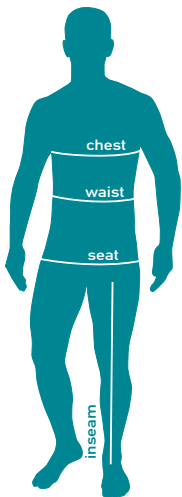

# SIZE CHART

## WOMEN'S STYLES

(cm)

EU/Scandinavia	XXS	XS	S	M	L	XL	XXL
Asia	XS	S	M	L	XL	XXL	
Chest	75	80	85	90	95	100	105
Waist	59	64-69	69-72	74	79	84	89
Seat	90	94-97	97-100	100-103	103-107	106-112	111-116
Inseam Regular	76	76-78	78-80	80-82	82-84	84	84
Inseam Short	71	71-73	73-75	75-77	77	79	79
Inseam Long	81	81-83	83-85	85-87	87-89	89	89

## MEN'S STYLES

(cm)

EU/Scandinavia	XS (46)	S (48)	M(50)	L (52)	XL (54)	XXL (56)	XXXL(58)
Asia	S	M	L	XL	XXL	XXXL	
Chest	86	92	98	104	110	116	122
Waist	78-81	83-85	88-89	93	97-98	102-103	107-108
Seat	92-95	97-99	102-103	107	111-112	116-117	121-122
Inseam Regular	80-82	80-82	82-84	84-86	86-88	88-90	88-90
Inseam Short	75-76	75-76	77-78	79-80	81-82	83-84	83-84
Inseam Long	85-86	85-86	87-88	89-90	91-92	93-94	93-94