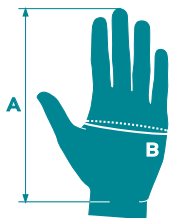

# SIZE CHART

## WOMEN'S STYLES

(cm)

EU/Scandinavia	XXS	XS	S	M	L	XL	XXL
Asia	XS	S	M	L	XL	XXL	
Chest	75	80	85	90	95	100	105
Waist	59	64-69	69-72	74	79	84	89
Seat	90	94-97	97-100	100-103	103-107	106-112	111-116
Inseam Regular	76	76-78	78-80	80-82	82-84	84	84
Inseam Short	71	71-73	73-75	75-77	77	79	79
Inseam Long	81	81-83	83-85	85-87	87-89	89	89

EU/Scandinavia/Asia	34	36	38	40	42	44	46
Waist	65	69	72	76	80	85	90
Seat	94	97	100	103	106	111	116
Inseam Regular	76	78	80	82	84	84	84
Inseam Short	71	73	75	77	79	79	79
Inseam Long	81	83	85	87	89	89	89

## MEN'S STYLES

(cm)

EU/Scandinavia	XS (46)	S (48)	M(50)	L (52)	XL (54)	XXL (56)	XXXL(58)
Asia	S	M	L	XL	XXL	XXXL	
Chest	86	92	98	104	110	116	122
Waist	78-81	83-85	88-89	93	97-98	102-103	107-108
Seat	92-95	97-99	102-103	107	111-112	116-117	121-122
Inseam Regular	80-82	80-82	82-84	84-86	86-88	88-90	88-90
Inseam Short	75-76	75-76	77-78	79-80	81-82	83-84	83-84
Inseam Long	85-86	85-86	87-88	89-90	91-92	93-94	93-94