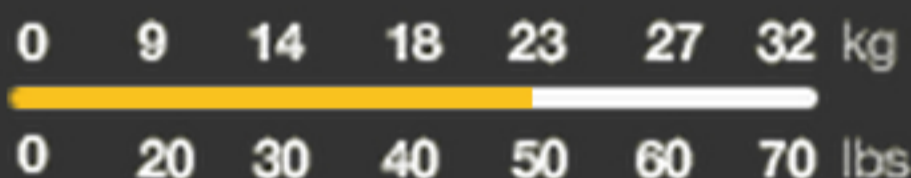

SPECS

XS

VOL: 68 L

WT: 2.50 KG / 5 LBS 9 OZ

TORSO: 36 - 41 CM / 14 - 16 IN

S

VOL: 70 L

WT: 2.60 KG / 5 LBS 12 OZ

TORSO: 41 - 46 CM / 16 - 18 IN

M

VOL: 73 L

WT: 2.70 KG / 5 LBS 15 OZ

TORSO: 46 - 51 CM / 18 - 20 IN

COMFORT ZONE

ACCESS POINTS

▼ Top

Front ▶

▲ Bottom