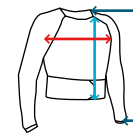

JERSEY CUSTOMIZATION

CUSTOMIZATION ON REQUEST
CONTACT YOUR SHOT DEALER

MEASURING SHEET

III CUSTOMIZATION
186

HELMETS

SIZES	XS	S	M	L	XL	XXL	XXXL
HEAD SIZE IN CM	53-54	55-56	57-58	59-60	61-62	63-64	64-65
SIZES	KSM	KMD	KLG				
HEAD SIZE IN CM	49-50	51-52	53-54				

JERSEY

SIZES	S	M	L	XL	XXL	XXXL
CHEST SIZE (CM)	56	58	60	62	64	66
SLEEVE LENGTH (CM)	78,1	78,7	79,5	80	80,8	81,4
SIZES	4-5	6-7	8-9	10-11	12-13	
CHEST SIZE (CM)	37	40,8	44,5	48,3	52	
SLEEVE LENGTH (CM)	57,5	62	66	71	75	

JACKET

SIZES	S	M	L	XL	XXL	XXXL
CHEST SIZE (CM)	65,5	67	68,5	70	71,5	73
WAIST SIZE (CM)	55	57	59	63	65	67

PROTECTION JACKET

SIZES	XXS	XS	S	M	L	XL	XXL
SLEEVE LENGTH (CM)	75	76	77	79	80	81	83
CHEST HEIGHT (CM)	47	50	51	53	55	57	60
1/2 CHEST SIZE (CM)	43	44	46	47	48	51	53