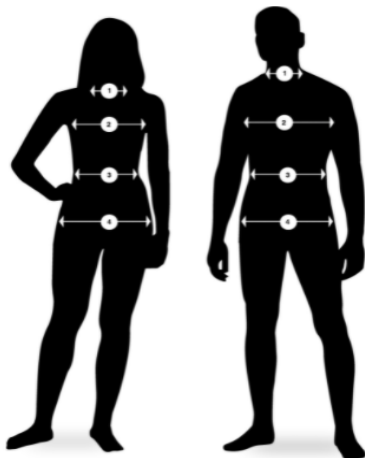

UK	INTERNATIONAL	WAIST (inches)	HIPS (inches)	INSIDE LEG LENGTH (inches)	
6	XXS	26	26-28	34-36	30.7
8	XS	27	28-29.5	36-37.4	30.7
10	S	28	29.5-30.7	37.4-38.5	31
12	M	29	30.7-31.5	38.5-39	31
12	M	30	31.5-32	39-40	31
14	L	31	32-34	40-41.7	31.5
16	XL	32	34-35.4	41.7-43	31.5

Size guide

MEN'S JACKETS & TOPS

For Women:

- Choose your regular size for an oversize fit
- Choose one size smaller for a slim fit
- For Jackets choose one size smaller

INTERNATIONAL	UK	NECK (inches)	CHEST (inches)	WAIST (inches)	HIPS (inches)
XS	36	15	34.6-36	30.7-32	33.8-35
S	38	15.5	36-37.8	32-33.8	35-37
M	40	16	37.8-39	33.8-35.4	37-38.5
L	42	16.5	39-41	35.4-37	38.5-40
XL	48	17	41-43.7	37-39.7	40-43
XXL	50	17.5	43.7-46	39.7-42.5	43-45.6
3XL	54	18	46-49	42.5-45	45.6-48

HOW TO MEASURE

Grab a tape measure, write down measurements and compare with our size chart for the right size.

Hold the tape horizontally to measure:

1. Neck
2. Chest
3. Waist
4. Hips

Size guide

MEN'S TROUSERS

UK	INTERNATIONAL	WAIST (inches)	HIPS (inches)	INSIDE LEG LENGTH (inches)	
10	XS	28	29.5-30.5	37-38	33.5
12	S	29	30.7-31.5	38-39	33.5
12	S	30	31.5-32.3	39-40	33.5
14	M	31	32.5-33.3	40-41	33.5
14	M	32	33.5-34.3	41-42	33.5
15	M	33	34.4-35.2	42-43	33.9
16	L	34	35.4-36.2	43-44	33.9
16	L	35	36.4-37.2	44-45	33.9
18	XL	36	37.4-38.2	45-46	33.9
20	XL-XXL	38	39.4-40.2	46-47.8	34.2
22	XXL	40	41.3-42.1	47.8-49.8	34.2
24	3XL	42	43.3-44.1	49.8-51.8	34.2
26	3XL	44	43.3-44.1	51.8-53.7	34.2