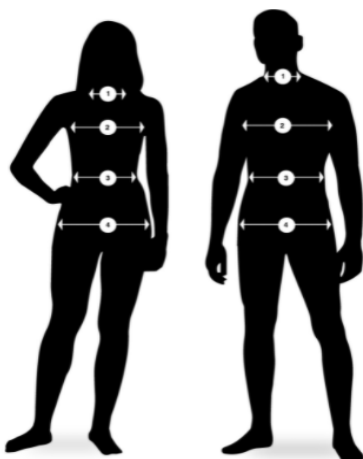

Size guide

WOMEN'S JACKETS & TOPS

INTERNATIONAL	UK	NECK (inches)	CHEST (inches)	WAIST (inches)	HIPS (inches)
XXS	6	14.5	31-32	23-24	34-35
XS	8	15	32-33.8	25-26	35.4-37
S	10	15.5	33.8-35	26-27.5	37-38.5
M	12	16	35-37	27.5-29	38.5-40
L	14/16	16.5	37-39	29-31.5	40-42.5
XL	18	17	39-42	31.5-34	42.5-45
XXL	20/22	17.5	42-44	34-36	45-47

HOW TO MEASURE

Grab a tape measure, write down measurements and compare with our size chart for the right size.

Hold the tape horizontally to measure:

1. Neck
2. Chest
3. Waist
4. Hips

Size guide

WOMEN'S TROUSERS

UK	INTERNATIONAL	WAIST (inches)	HIPS (inches)	INSIDE LEG LENGTH (inches)	
6	XXS	26	26-28	34-36	30.7
8	XS	27	28-29.5	36-37.4	30.7
10	S	28	29.5-30.7	37.4-38.5	31
12	M	29	30.7-31.5	38.5-39	31
12	M	30	31.5-32	39-40	31
14	L	31	32-34	40-41.7	31.5
16	XL	32	34-35.4	41.7-43	31.5

UK	INTERNATIONAL	WAIST (inches)	HIPS (inches)	INSIDE LEG LENGTH (inches)	
10	XS	28	29.5-30.5	37-38	33.5
12	S	29	30.7-31.5	38-39	33.5
12	S	30	31.5-32.3	39-40	33.5
14	M	31	32.5-33.3	40-41	33.5
14	M	32	33.5-34.3	41-42	33.5
15	M	33	34.4-35.2	42-43	33.9
16	L	34	35.4-36.2	43-44	33.9
16	L	35	36.4-37.2	44-45	33.9
18	XL	36	37.4-38.2	45-46	33.9
20	XL-XXL	38	39.4-40.2	46-47.8	34.2
22	XXL	40	41.3-42.1	47.8-49.8	34.2
24	3XL	42	43.3-44.1	49.8-51.8	34.2
26	3XL	44	43.3-44.1	51.8-53.7	34.2