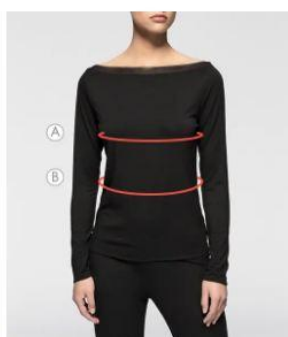

## SLEEP & LOUGEWEAR INCHES CENTIMETERS

SIZE	WAIST (A)	BUST (B)
XS	62-65	84-86
S	67-70	89-91
M	72-75	94-97
L	77-80	99-102
XL	85-98	107-109

## SLEEP & LOUGEWEAR INCHES CENTIMETERS

SIZE	WAIST (A)	BUST (B)
XS	24.5-25.5	33-34
S	26.5-27.5	35-36
M	28.5-29.5	37-38
L	30.5-31.5	39-40
XL	33.5-34.5	42-43