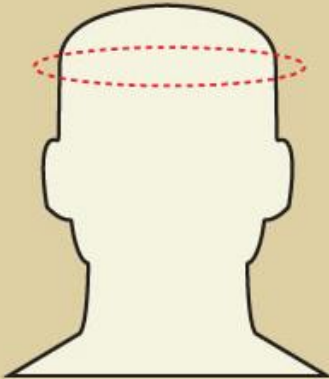

SIZE CHART

MEASUREMENT HEAD

Helmet Size	Head Measurement		US Hat Size (Approx)
	Inches	Centimeters (cm)	
XS (53-54)	20 ⁷ / ₈ - 21 ³ / ₈ "	53 - 54.25cm	6 ⁵ / ₈ - 6 ⁷ / ₈
S (55-56)	21 ¹ / ₂ - 22"	54.5 - 55.75cm	6 ⁷ / ₈ - 7 ¹ / ₈
M (57-58)	22 ¹ / ₈ - 22 ⁵ / ₈ "	56 - 57.25cm	7 ¹ / ₈ - 7 ³ / ₈
L (59-60)	22 ³ / ₄ - 23 ¹ / ₄ "	57.5 - 58.75cm	7 ³ / ₈ - 7 ⁵ / ₈
XL (61-62)	23 ³ / ₈ - 23 ⁷ / ₈ "	59 - 60.25cm	7 ⁵ / ₈ - 7 ⁷ / ₈
XXL (63-64)	24 - 24 ¹ / ₂ "	60.5 - 61.75cm	7 ⁷ / ₈ - 8 ¹ / ₈

MEASUREMENT GLOVES

Measure your palm at the widest point (generally just below the knuckles) and from tip of your middle finger to bottom of palm
Compare these measurements with the chart below. If you are in between sizes, go with the larger size for the best fit

SIZE	WIDTH	LENGTH
Extra Small	2 ³ / ₄ " - 3"	6 ³ / ₄ " - 7"
Small	3" - 3 ¹ / ₄ "	7" - 7 ¹ / ₄ "
Medium	3 ¹ / ₄ " - 3 ¹ / ₂ "	7 ¹ / ₄ " - 7 ¹ / ₂ "
Large	3 ¹ / ₂ " - 3 ³ / ₄ "	7 ¹ / ₂ " - 7 ³ / ₄ "
Extra Large	3 ³ / ₄ " - 4"	7 ³ / ₄ " - 8"
XXL	4" - 4 ¹ / ₄ "	8" - 8 ¹ / ₄ "