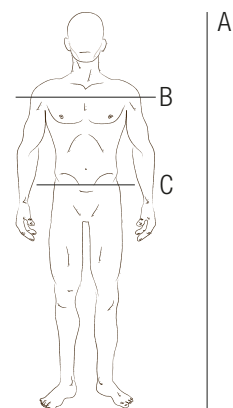

SIZE TABLE

STANDARD SIZES MEN

	A	B	C
Size	Height	Chest	Waist
XS	158-176	80-88	68-76
S	164-182	88-96	76-84
M	164-182	96-104	84-92
L	170-188	104-112	92-100
XL	170-188	112-120	100-108
XXL	176-194	120-128	108-116
3XL	176-194	128-136	116-124
4XL	176-194	136-144	124-132

MEN'S TOPS

	XS	S	M	L	XL	XXL	3XL	4XL
--	----	---	---	---	----	-----	-----	-----

MEN'S BOTTOMS

	XS	S	M	L	XL	XXL	3XL	4XL
European sizes	42-44	46	48-50	52	54-56	58-60	62-64	66-68
Belgian / French sizes	36-38	40	42-44	46	48-50	52-54	56-58	60-62
Inch trousers sizes	28-30	32	33-34	36	38-40	42-44	46-48	50-52

♀ STANDARD SIZES LADIES

	A	B	C
Size	Chest	Waist	Hips
XXS	79-85	66-72	86-92
XS	84-90	71-77	91-97
S	89-95	76-82	96-103
M	94-100	81-87	102-108
L	99-105	86-92	107-113
XL	104-110	91-98	112-118
2XL	109-115	97-104	117-123
3XL	114-120	103-110	122-128

♀ LADIES TOPS

	XS	S	M	L	XL	XXL	XXXL
European sizes	34	36	38	40	42	44	46
UK sizes	6	8	10	12	14	16	18

♀ LADIES BOTTOMS

	XS	S	M	L	XL	XXL
European sizes	34	36	38	40	42	44
UK sizes	6	8	10	12	14	16
Inch trousers sizes	24-25	26-27	28-29	30-31	32-33	33-34