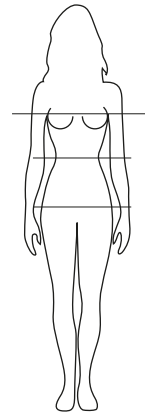

SIZE TABLE

STANDARD SIZES MEN

	A	B	C
Size	Height	Chest	Waist
XS	158-176	80-88	68-76
S	164-182	88-96	76-84
M	164-182	96-104	84-92
L	170-188	104-112	92-100
XL	170-188	112-120	100-108
XXL	176-194	120-128	108-116
3XL	176-194	128-136	116-124
4XL	176-194	136-144	124-132

MEN'S TOPS

	XS	S	M	L	XL	XXL	3XL	4XL
--	----	---	---	---	----	-----	-----	-----

MEN'S BOTTOMS

	XS	S	M	L	XL	XXL	3XL	4XL
European sizes	42-44	46	48-50	52	54-56	58-60	62-64	66-68
Belgian / French sizes	36-38	40	42-44	46	48-50	52-54	56-58	60-62
Inch trousers sizes	28-30	32	33-34	36	38-40	42-44	46-48	50-52

♀ STANDARD SIZES LADIES

	A	B	C
Size	Chest	Waist	Hips
XXS	79-85	66-72	86-92
XS	84-90	71-77	91-97
S	89-95	76-82	96-103
M	94-100	81-87	102-108
L	99-105	86-92	107-113
XL	104-110	91-98	112-118
2XL	109-115	97-104	117-123
3XL	114-120	103-110	122-128

♀ LADIES TOPS

	XS	S	M	L	XL	XXL	XXXL
European sizes	34	36	38	40	42	44	46
UK sizes	6	8	10	12	14	16	18

♀ LADIES BOTTOMS

	XS	S	M	L	XL	XXL
European sizes	34	36	38	40	42	44
UK sizes	6	8	10	12	14	16
Inch trousers sizes	24-25	26-27	28-29	30-31	32-33	33-34