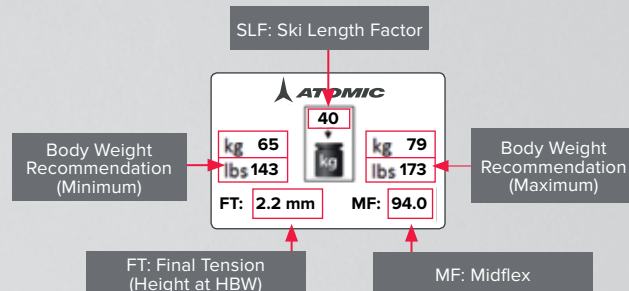

SKATE

The sticker shown below is for a ski which is recommended for skiers between 65-79 kg, or 143-173 lbs.