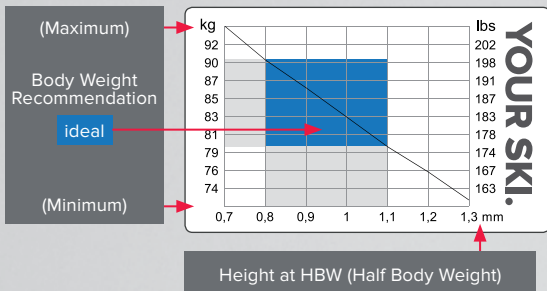

SKI WEIGHT RECOMMENDATION

SKI WEIGHT RECOMMENDATION

WEIGHT RECOMMENDATION NORDIC SKIS

On every Worldcup ski we make there is a sticker that shows the important technical information about that ski. This includes its ideal weight range, based on the ski's specific length and flex. There are two different stickers, one for Classic and one for Skate:

CLASSIC

This sticker includes a color coding for different conditions: cold (blue), universal (yellow) or warm (red). The sticker shown below is for a cold ski which is recommended for skiers between 72 – 94 kg, perfectly suitable for 80 – 90 kg.