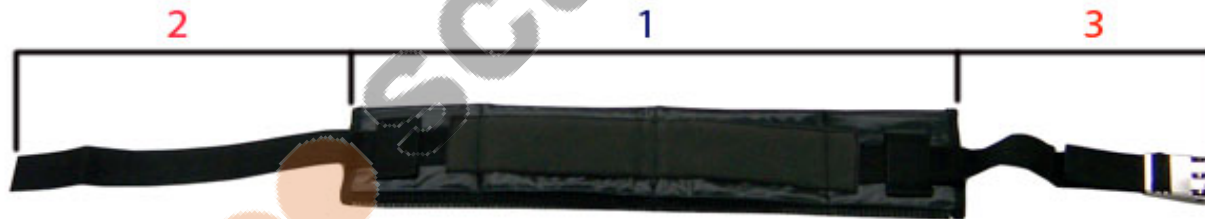

SIZE CHART FOR AQUALUNG WEIGHT POCKET BELT

SIZE	POCKET UNITS	SIZE 1 (in centimeter)	SIZE 2+3 (in centimeter)
S	4	69	40
M	4	79	40
L	5	89	40
XL	5	102	45

AQUA  LUNG®