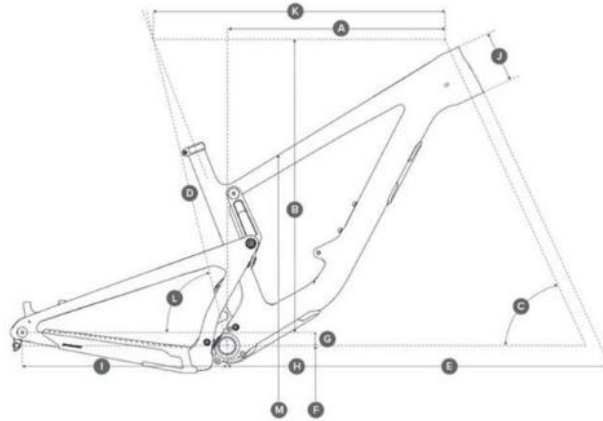

# HIGHTOWER

<b>GEOMETRY</b>	<b>S (Low / High)</b>	<b>M (Low / High)</b>	<b>L (Low / High)</b>	<b>XL (Low / High)</b>	<b>XXL (Low / High)</b>
<b>A</b> Reach	425 / 428mm	450 / 453mm	470 / 473mm	490 / 493mm	515 / 518mm
<b>B</b> Stack	603 / 601mm	612 / 610mm	621 / 619mm	639 / 637mm	662 / 660mm
<b>C</b> Head Tube Angle	65.2 / 65.5°	65.2 / 65.5°	65.2 / 65.5°	65.2 / 65.5°	65.2 / 65.5°
<b>D</b> Seat Tube Length	380mm	405mm	430mm	460mm	500mm
<b>E</b> Front Center	745mm	774mm	798mm	827mm	862mm
<b>F</b> BB Height	340 / 344mm	340 / 344mm	340 / 344mm	340 / 344mm	340 / 344mm
<b>G</b> BB Drop	33 / 29mm	33 / 29mm	33 / 29mm	33 / 29mm	33 / 29mm
<b>H</b> Wheelbase	1179mm	1208mm	1232mm	1261mm	1296 / 1301mm
<b>I</b> Chainstay Length	434mm	434mm	434mm	434mm	440mm
<b>J</b> Head Tube Length	90mm	100mm	110mm	130mm	155mm
<b>K</b> Top Tube Length	567mm	596mm	619mm	646mm	680mm
<b>L</b> Seat Tube Angle	76.7 / 77.1°	76.6 / 77°	76.5 / 76.8°	76.3 / 76.6°	76 / 76.3°
<b>M</b> Standover	699 / 704mm	713 / 718mm	713 / 717mm	713 / 718mm	704 / 709mm