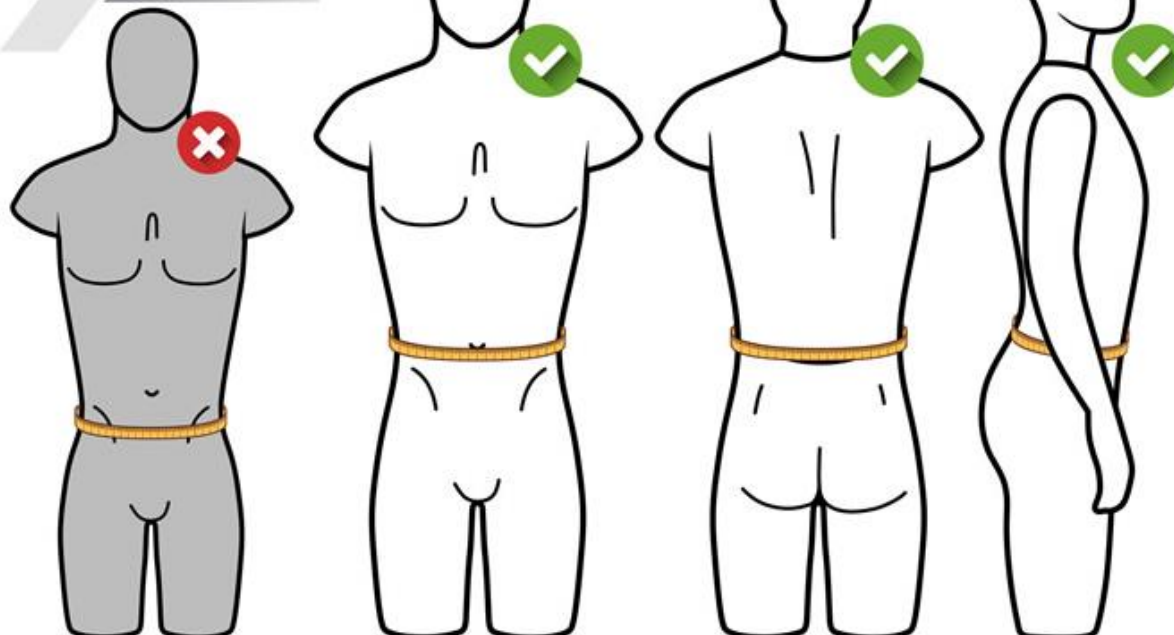

WEIGHT LIFTING BELT

DO NOT SELECT BY PANTS SIZE

MEASURE YOUR WAIST AT THE LEVEL OF BELLY BUTTON

SMALL	MEDIUM	LARGE	X-LARGE	2X-LARGE
24" - 29"	29" - 34"	34" - 39"	39" - 44"	44" - 50"
60cm - 73cm	73cm - 86cm	86cm - 99cm	99cm - 111cm	111cm - 127cm

*There might be tolerance of 0.5" / 1cm in every measurement.